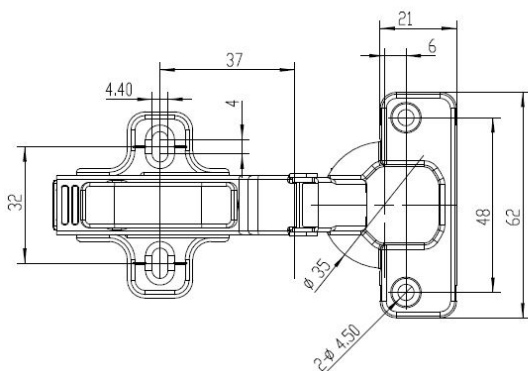

PRODUCT SHEET

Description:

Maxi Hinge "C", Clip-On, 100DG, NPL, $\varnothing 35$ mm, H=0, W/Plate F/ Wood Screws, Cup: cc:48mm, Inset, W/SISO Name Plate, Can Be, Used Together With 15.03.733-5

Item number:

15.03.737-0

Units	Box	Carton	HS Code	Barcode
Pcs.	1	100	8302100090	
				5704866053235

SISO A/S

Mileparken 11
DK-2740 Skovlunde
Denmark
VAT: DK 24786013

Phone +45 45 830 900

www.siso.dk
siso@siso.dk

Danske Bank
Nytorv Branch
Copenhagen
SWIFT: DABADKKK

Account no.
4180 3112 112936
IBAN Account
DK7230003112112936