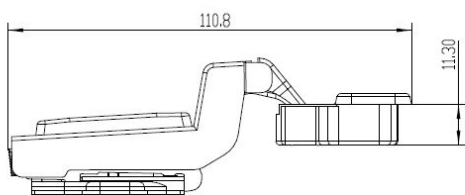

PRODUCT SHEET

Description:

Maxi Hinge "C", Clip-On, 100DG, NPL, $\varnothing 35$ mm, H=0, W/Plate F/ Wood Screws, Cup: cc:48mm, Inset, W/SISO Name Plate, Can Be, Used Together With 15.03.733-5

Item number:

15.03.737-0

Units	Box	Carton	HS Code	Barcode
Pcs.	1	100	8302100090	
				5704866053235

SISO A/S

Mileparken 11
DK-2740 Skovlunde
Denmark
VAT: DK 24786013

Phone +45 45 830 900

www.siso.dk
siso@siso.dk

Danske Bank
Nytorv Branch
Copenhagen
SWIFT: DABADKKK

Account no.
4180 3112 112936
IBAN Account
DK7230003112112936