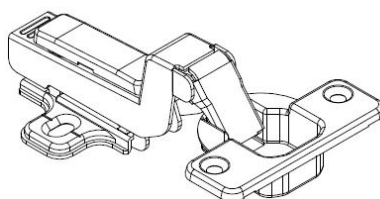

PRODUCT SHEET

Description:

Maxi Hinge "C", Clip-On, 100DG, NPL, $\varnothing 35$ mm, H=0, W/Plate F/ Wood Screws, Cup: cc:48mm, Inset, W/SISO Name Plate, Can Be, Used Together With 15.03.733-5

Item number:

15.03.737-0

Units	Box	Carton	HS Code	Barcode
Pcs.	1	100	8302100090	
				5704866053235

SISO A/S

Mileparken 11
DK-2740 Skovlunde
Denmark
VAT: DK 24786013

Phone +45 45 830 900

www.siso.dk
siso@siso.dk

Danske Bank
Nytorv Branch
Copenhagen
SWIFT: DABADKKK

Account no.
4180 3112 112936
IBAN Account
DK7230003112112936